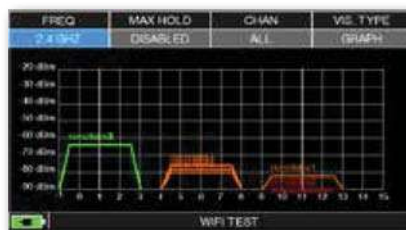

Wi-Fi Analyzer