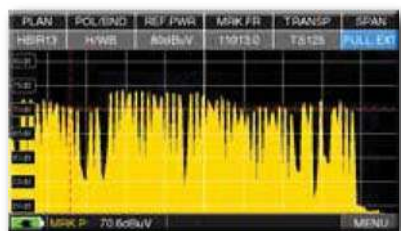

- **5" TFT TOUCH display**: 16:9 high resolution and high brightness.
- **Power Supply**: Built in LiPo battery with 2 to 4 hours duration (depending on the function) & Battery Test function.
- **DC voltage at RF input**: 5 - 12 - 18 - 24 V, DC DiSEqC, SCR & dCSS commands.
- **PC Interface**: USB-B.
- **Front-Panel**: Alpha numeric keypad.
- **Power Save**: TFT backlight timer, brightness adj.
- **PC Management**: SMART software.
- **Weight**: only 1,4 Kg with batteries.
- **Size**: H 13,0 x W 25,5 x D 4 cm.
- **Housing**: Aluminium and Steel and padded bag.

NOTE: Some options must be requested when ordering the instrument.

MEASUREMENT EXAMPLES

New Icon Navigation Menu

Wi-Fi Analyzer

New constellation diagram

SAT Spectrum

New Meas. & Pict. Super fast

SAT FINDER